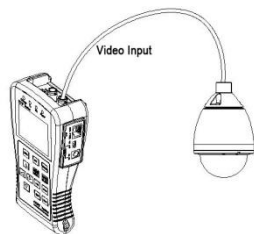

ABN: 93 098 402 218

Key Controls & Interfaces:

Key Controls & Interfaces:

Left Side View

RS232 port

Right Side View

DC Jack On/Off Switch RJ45 Jack

Top Side View

Video In Video Out RS 484

Bottom View

Rechargeable Battery Compartment

Test Options Included:

Video Test and Setup Using In-Built LCD Monitor

Video Test and Setup Using External Monitor

PTZ Camera Test and Setup Using In-Built Monitor