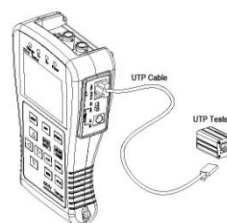

Data Test	RATE: 2400
A0 00 01 00 00 00 AF 0F	
A0 00 00 00 00 00 AF 0E	
A0 00 00 01 00 00 AF 0F	
A0 00 01 00 00 00 AF 4F	
A0 00 00 00 00 00 AF EF	
A0 00 00 00 00 00 AF 2F	

Cat 5 Cable Testing

UTP Cable Test
1 --- 3 --- 3
2 --- 6 --- 6
3 --- 1 --- 1
4 --- 0 --- 0
5 --- 0 --- 0
6 --- 2 --- 2
7 --- 7 --- 7
8 --- 8 --- 8