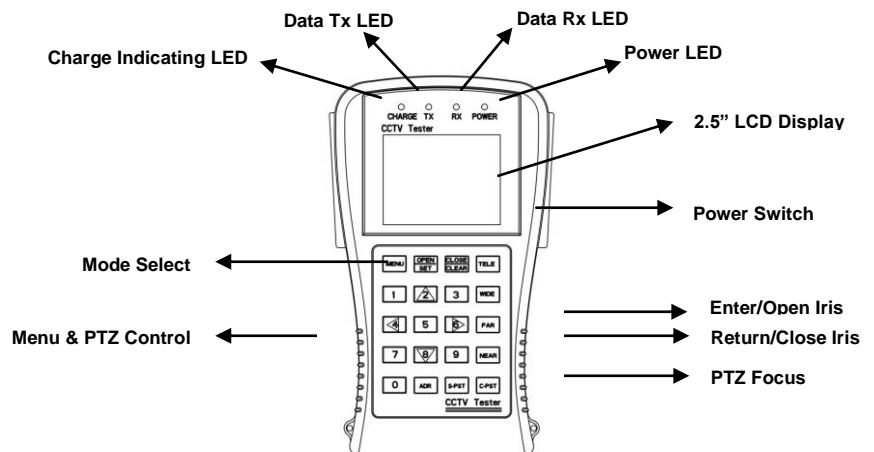

ABN: 93 098 402 218

Key Controls & Interfaces:

Key Controls & Interfaces:

Left Side View

RS232 port

Right Side View

DC Jack On/Off Switch RJ45 Jack

Top Side View