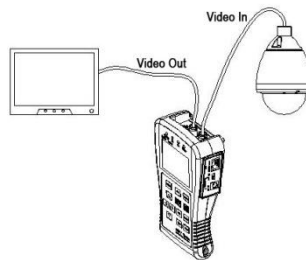

ABN: 93 098 402 218

Key Controls & Interfaces:

Key Controls & Interfaces:

Left Side View

RS232 port

Right Side View

DC Jack On/Off Switch RJ45 Jack

Top Side View

Video In Video Out RS 484

Bottom View

Rechargeable Battery Compartment

Test Options Included:

Video Test and Setup Using In-Built LCD Monitor

Video Test and Setup Using External Monitor

PTZ Camera Test and Setup Using In-Built Monitor