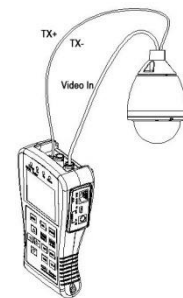

ABN: 93 098 402 218

Key Controls & Interfaces:

Key Controls & Interfaces:

Left Side View

RS232 port

Right Side View

DC Jack On/Off Switch RJ45 Jack

Top Side View

Video In Video Out RS 484

Bottom View

Rechargeable Battery Compartment

Test Options Included:

Video Test and Setup Using In-Built LCD Monitor

Video Test and Setup Using External Monitor

PTZ Camera Test and Setup Using In-Built Monitor