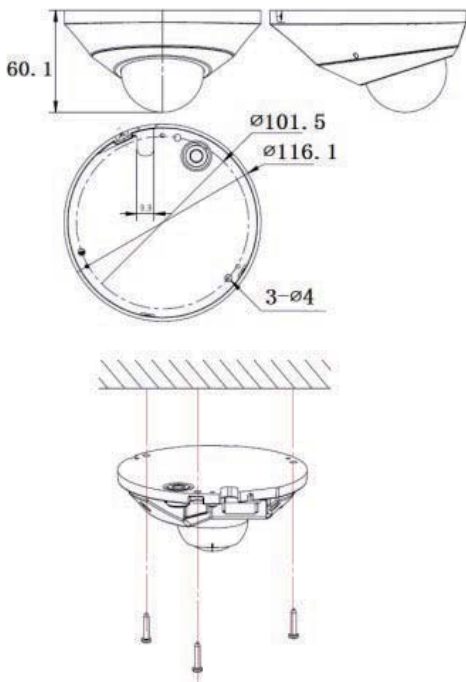

Dimensions

Camera	
Image Sensor	1/2.8" Sony Startvis CMOS
Core Processor	ARM9 Architecture
Operating System	Embedded Linux
Signal System	PAL/NTSC
Min. Illumination	Color: 0.002Lux(F1.2,AGC ON) B/W: 0.001Lux(F1.2,AGC ON); 0Lux with IR
Shutter Time	1s ~ 1/10000s
Lens	2.8mm/4mm, Angle of View: 113.5°/83.3°
Lens Mount	φ12
Auto Iris	N/A
Day& Night	Dual IR Cut Filter with Auto Switch
Wide Dynamic Range	100 dB
Digital Noise Reduction	3D DNR
Compression Standard	
Video Compression	H.265/H.264 HP/MP/BP/M-JPEG
Video Bit Rate	32Kbps~16Mbps
Audio Compression	G.711A/G.711U/ADPCM/AAC
Audio Bit Rate	G711 8KHz, 64kbps ADPCM 8KHz, 32kbps AAC 48KHz, 96-320kbps
Image	
Max. Image Resolution	1920x1080
Frame Rate	50Hz: 25fps (1920x1080), 25fps (1280 × 960), 50fps (1280 × 720) 60Hz: 30fps (1920x1080), 30fps (1280 × 960), 60fps (1280 × 720)
Triple Stream	Mainstream:1080P(1920x1080) Substream:D1(704x576) 3rd stream:720P(1280x720)
Image Settings	Brightness, Saturation, Contrast,Flip Mode Adjustable by Client Software or Web Browser
HLC	Y
Smart Defog	Y
Corridor	Y(Only for 1080P)
EIS	Y
ROI	4 Zones
Privacy Mask	4 Zones
Picture Overlay	200 × 200, BMP 24bit, Zone Configurable
OSD	16×16, 32×32, 24×24, 48×48, 64×64, 96×96 Size Letters Such as Week, Date, Time, Total 5 Regions
Network	
Browser	IE8,IE9,IE10IE,11,Chrome30,Firefox24
Network Storage	FTP
NTP	Y
Video Analytics	Tripwire/Perimeter/Crowd/Foreign Object/Missing Object/Fast Moving/Loitering/Parking/Scene Change/Blur Image/Abnormal Audio
Alarm Trigger	Motion Detection/IP Conflict/MAC Conflict/Port Alarm/Mask Alarm
Protocols	IPV4/IPV6/HTTP/802.1x/FTP/SNMP/UPnP/SNMP/DNS/DDNS/NTP/RTSP/TCP/UDP/DHCP/PPPoE
User Permission	4 Level/8 Users
Remote Connection	3 Users Access at the Same Time
System Compatibility	ONVIF (Profile S), SDK,CGI
Interface	
Audio Input	1-ch, Built-in Mic
Audio Output	1-ch
Communication Interface	1-ch RJ45 10M/100M Ethernet Interface Wifi (IEEE 802.11b/g/n)
Alarm Input	1-ch
Alarm Output	1-ch
Video Output	N/A
On-board Storage	MicroSD Card Slot, Up to 128GB
Reset Button	Y
Extension	N/A
General	
Language	English,Spanish,Korean,Italian,Turkish,Thai,Russian,Traditional Chinese
Operating Conditions	-30 °C ~60 °C (IR OFF) /-20 °C ~40 °C (IR ON), 0 ~95% RHG
Power Supply	DC12 V ± 10%, PoE (802.3af)
Power Consumption	Max. 5W (IR OFF) (ICR Instant Switch 10W) Max. 8W (IR ON)
Circuit Protection	TVS 6000V, Lightning/Surge Protection: (Power 2000V, RJ45 1000V)
Impact Protection	Only for Indoor Installation, IK10
IR Range	10m~15m
IR LEDs	10pcs φ3 IR LEDs
Dimensions	116mm×116mm×60mm
Weight	0.25KG (IP Camera Only); 0.4KG (with Packing Box)

*Specifications subject to change without notice