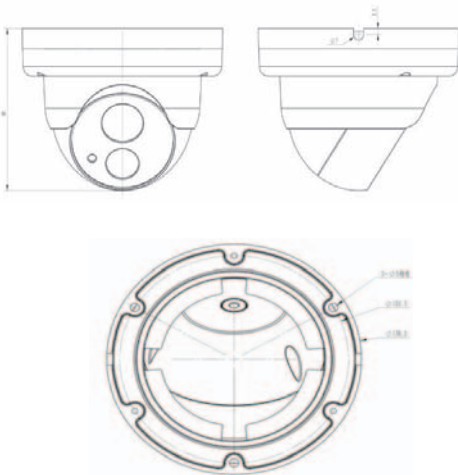

Dimensions

Camera	
Image Sensor	1/2.8" Sony Exmor CMOS
Core Processor	ARM9 Architecture
Operating System	Embedded Linux
Signal System	PAL/NTSC
Min. Illumination	Color: 0.002Lux@(F1.2,AGC ON) B/W: 0.001Lux@(F1.2,AGC ON); 0Lux with IR
Shutter Time	1s to 1/100000s
Lens	2.8mm/4mm, angle of view: 108.7°/86°
Lens Mount	φ12
Auto Iris	N/A
Day& Night	IR Cut Filter with Auto Switch
Wide Dynamic Range	100 dB
Digital Noise Reduction	3D DNR
Compression Standard	
Video Compression	H.264/M-JPEG
Encode Type	High Profile/Main Profile/Base Line Profile
Video Bit Rate	32Kbps~16Mbps
Audio Compression	G.711A/G.711U/ADPCM
Audio Bit Rate	G711 8KHz, 64kbps ADPCM 8KHz, 32kbps AAC 48KHz, 96-320kbps
Image	
Max. Image Resolution	1920x1080
Frame Rate	50Hz: 25fps (1920 × 1080), 25fps (1280 × 720) 60Hz: 30fps (1920 × 1080), 30fps (1280 × 720)
Triple Stream	Mainstream:1080P(1920*1080) Substream:D1(704*576) 3rd stream:CIF(352*288)
Image Settings	Brightness, Saturation, Contrast,Flip Mode Adjustable by Client Software or Web Browser
HLC	Y
Smart Defog	Y
Corridor Format	Y(Only for 1080P)
EIS	Y
ROI	4 Zones
Privacy Mask	4 Zones
Picture Overlay	200 × 200, BMP 24bit, Zone Configurable
OSD	16×16, 32×32, 24×24, 48×48, 64×64, 96×96 Size Letters Such as Week, Date, Time, Total 5 Regions
Network	
Browser	IE8,IE9,IE10IE,11,Chrome30,Firefox24
Network Storage	FTP
NTP	Y
Video Analytics	Tripwire/Perimeter
Alarm Trigger	Motion Detection/IP Conflict/MAC Conflict/Port Alarm/Mask Alarm
Protocols	IPV4/IPV6/HTTP/802.1x/FTP/SMTp/UPnP/SNMP/DNS/DDNS/NTP/RTSP/TCP/UDP/DHCP/PPPoE
User Permission	4 Level/8 Users
Remote Connection	3 Users Access at the Same Time
System Compatibility	ONVIF (Profile S), SDK, CGI
Interface	
Audio Input	1-ch
Audio Output	1-ch
Communication Interface	1-ch RJ45 10M / 100M Ethernet Interface
Alarm Input	1-ch
Alarm Output	N/A
Video Output	N/A
On-board Storage	MicroSD Card Slot ,Up to 128GB
Extension	USB
General	
Language	English,Spanish,Korean,Italian,Turkish,Thai,Russian,Traditional Chinese
Operating Conditions	-30 °C ~60 °C (IR OFF) /-20 °C ~40 °C (IR ON), 0 ~95% RHG
Power Supply	12 DC V ± 10%, PoE (802.3af)
Power Consumption	Max. 1.9W(IR OFF) (ICR Instant Switch 14W) Max. 3.8W(IR ON)
Circuit Protection	TVS 6000V, Lightning/Surge Protection: (Power 2000V, RJ45 1000V)
Impact Protection	IP66
IR Range	20m~30m
IR LEDs	1pc IR Array LEDs
Dimensions	136mm×136mm×98mm
Weight	0.6KG (IP Camera Only); 0.75 KG (with Packing Box)