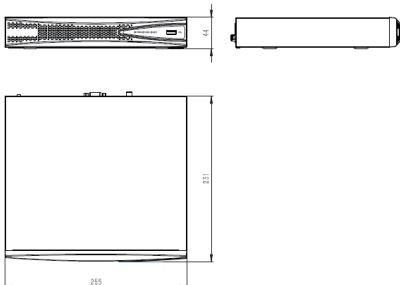

DIMENSIONS

SPECIFICATIONS

Video/Audio Input	
IP Video Input	4-ch
Two-way Audio Input	1-ch, AUX3.5mm
Network	
Incoming Bandwidth	40Mbps
Outgoing Bandwidth	40Mbps
Remote Connection	32-ch Access
Internet Protocol	TCP/UDP/HTTP/MULTICAST/UPnP/DHCP/PPPoE/DDNS/NFS/FTP/NTP/HTTPS/RTSP/SMTP/SADP/SNMP
Video/Audio Output	
HDMI Output	1-ch, Resolution 1920*1080P/60Hz, 1920*1080P/50Hz, 1280*800/60Hz, 1440*900/60Hz, 1366*768/60Hz, 1280*720/60Hz, 1280*720/50Hz, 1024*768/60Hz, 800*600/60Hz
VGA Output	1-ch, Resolution 1920*1080P/60Hz, 1920*1080P/50Hz, 1280*800/60Hz, 1440*900/60Hz, 1366*768/60Hz, 1280*720/60Hz, 1280*720/50Hz, 1024*768/60Hz, 800*600/60Hz
Frame Rate	Mainstream 25fps(P)/30fps(N) Substream 25fps(P)/30fps(N)
I-Frame Record	Y
Recording Resolution	6MP/5MP/3MP/1080P/UXGA/720P/VGA/4CIF/DCIF/2CIF/CIF/QCIF
Audio Output	1-ch, RCA (Linear, 1kΩ)
Synchronous Playback	4-ch1080P/720P/4CIF
Decoding	
Live View/Playback	6MP/5MP/3MP/1080P/UXGA/720P/VGA/4CIF/DCIF/2CIF/CIF/QCIF
Capability	4-ch1080P/720P
Display Split	1/4
E-Zoom	Y
Hard Disk	
SATA	1 SATA for 1 HDD
Capacity	Up to 6TB Capacity for Each HDD
NTFS Files System	Y
HDD Management	Group and Quota
External Interface	
Network Interface	1 RJ-45 100/1000 Self-adaptive Ethernet Interfaces
USBInterface	1 x USB2.0 , 1 x USB3.0
Alarm In	N/A
Alarm Out	1-ch
POE	
Interface	4 Independent 100 Mbps PoE Network Interfaces
Max Power	45W(50W Optional), Max to 30W for Each Port
Supported Standard	AF and AT
Advance	
IPC Management	IPC Centralized Management
Plug and Play	Y, Only for Tiandy Cameras
Corridor Mode	Y, 169 to 916, Only for Tiandy Cameras
Video Analytics(IVA)	4-ch Tiandy Camera IVA Process (Tripwire and Perimeter)
Smart Search	Quickly Search Target IVA Videos , Only for Tiandy Cameras
Smart Recording	Manual/Timing/Motion Detection/Alarm/Redundant Backup/Holiday/I-frame Storage
Onvif	Onvif(Profile S)
General	
Language	English, Spanish, Korean, Italian, Turkish, Thai, Russian, Simple Chinese, Traditional Chinese (Hebrew, Polish optional)
Power Supply	DC48V
Consumption(without HDD and POE)	≤20W
Working Temperature	-10 °C ~ +55 °C (+14 °F ~ + 131 °F)
Working Humidity	10 % ~ 90 %
Chassis	1U
Dimensions	255mmx231mmx44mm
Weight	1KG (without HDD), 1.5KG (with Packing Box)