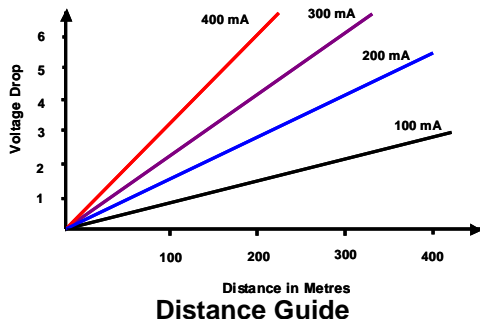

Power Through Baluns – Plug & Jack

**BNC Male to RJ45 Jack
with 2.1mm Power Plug
Part Number: E10180SP**

**BNC Male to RJ45 Jack
with 2.1mm Power Jack
Part Number: E10180SJ**

Features:

- BNC Male Power Through Video Balun.
- With either 2.1 mm power plug or jack (E10180SP/SJ).
- Feed AC or DC Power up Cat 5e Cable to Camera.
- Exceptional performance, High Reliability and Durability.
- Housed in a fire retardant wall mountable case.
- Uses 3 pairs of Cat 5e cable for power feed for maximum range.
- Passive device (no power supply required).
- Stable over working temperature between 0 °C to +55 °C.

Application:

In installations where power is not available at the camera end and Cat 5 cabling is used for backbone cabling, power can be fed to the camera using a combination of E10180SP and E10180SJ Power Through Baluns to interconnect the camera using spare capacity on the Cat 5e cable with cost savings from 10% for cable runs of around 45 metres and more for longer cable runs.

The maximum distance between the camera and the hub depends on the power requirements of the camera. The figure to the left will serve as a guide in determining the approximate distance that can be achieved using these Power Through Video Baluns.

Specifications:

Bandwidth:	DC to 8 Mhz
Insertion Loss:	< 2 dB to 8 MHz
Impedance:	75 ohm BNC, 100 Ohm RJ45
Maximum Signal Voltage:	1.1 Vp-p
Cable Length:	100 mm
Return Loss:	> 15 dB to 8 MHz
Common Mode Rejection:	> 40 dB @ 8 MHz
Pinout for RJ45 Jack:	Video 7(-) 8 (+) Power 1, 3, 5 (+) / 2, 4, 6 (-)
RJ45 Contacts:	Gold 50 micro inch
Temperature Range:	0 to 55 °C operating, 95% Relative Humidity
Casing:	Black Fire Retardant Plastic ABS UL 94V-0
Compatible with:	E10180SP / E10180SJ <i>only</i>