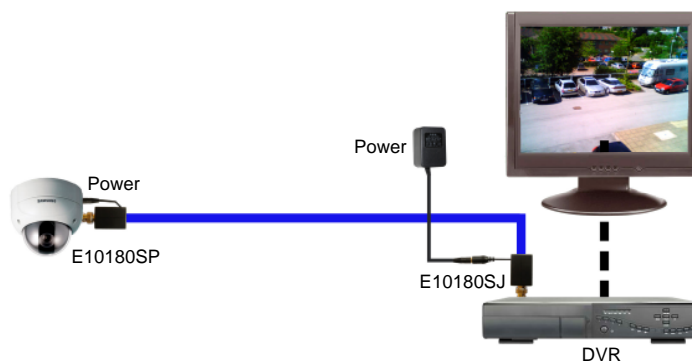

Power Through Baluns – Plug & Jack

**BNC Male to RJ45 Jack
with 2.1mm Power Plug
Part Number: E10180SP**

**BNC Male to RJ45 Jack
with 2.1mm Power Jack
Part Number: E10180SJ**

Features:

- BNC Male Power Through Video Balun.
- With either 2.1 mm power plug or jack (E10180SP/SJ).
- Feed AC or DC Power up Cat 5e Cable to Camera.
- Exceptional performance, High Reliability and Durability.
- Housed in a fire retardant wall mountable case.
- Uses 3 pairs of Cat 5e cable for power feed for maximum range.
- Passive device (no power supply required).
- Stable over working temperature between 0 °C to +55 °C.

Application:

In installations where power is not available at the camera end and Cat 5 cabling is used for backbone cabling, power can be fed to the camera using a combination of E10180SP and E10180SJ Power Through Baluns to interconnect the camera using spare capacity on the Cat 5e cable with cost savings from 10% for cable runs of around 45 metres and more for longer cable runs.

The maximum distance between the camera and the hub depends on the power requirements of the camera. The figure to the left will serve as a guide in determining the approximate distance that can be achieved using these Power Through Video Baluns.

Specifications:

Bandwidth:	DC to 8 Mhz
Insertion Loss:	< 2 dB to 8 MHz
Impedance:	75 ohm BNC, 100 Ohm RJ45
Maximum Signal Voltage:	1.1 Vp-p
Cable Length:	100 mm
Return Loss:	> 15 dB to 8 MHz
Common Mode Rejection:	> 40 dB @ 8 MHz
Pinout for RJ45 Jack:	Video 7(-) 8 (+) Power 1, 3, 5 (+) / 2, 4, 6 (-)
RJ45 Contacts:	Gold 50 micro inch
Temperature Range:	0 to 55 °C operating, 95% Relative Humidity
Casing:	Black Fire Retardant Plastic ABS UL 94V-0
Compatible with:	E10180SP / E10180SJ <i>only</i>