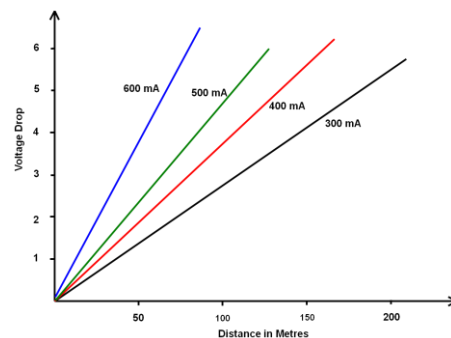

16 Port Versatile Balun Hub

Versatile Balun Hub
16 Port RJ45 – BNC Female
Switch Selectable Functions
Part No: E10700A

Features:

- Versatile 16 Port Video or Video + Power or Video + Power + PTZ Data.
- Mode of operation between Video + Power or with PTZ Control Data is switch selectable.
- Feed AC or DC Power up Cat 5 Cable to Camera
- BNC Female Jack for Video connections and Screw Terminals for Power and PTZ Data Connections.
- Standard 19" 1 RU Rack Mounting
- Exceptional performance, High Reliability and Durability
- High quality and performance
- Stable over working temperature between 0 °C to +55 °C

The distance between the camera and the hub depends on the balun selected and power requirements of the camera. The figure below will serve as a guide in determining the approximate distance that can be achieved noting that with PTZ baluns the maximum distance will be about 70 metres.

E10524

E10522

Specifications

Bandwidth:	DC to 8 MHz
Insertion Loss:	< 2 dB to 8 MHz
Impedance:	75 ohm BNC, 100 ohm RJ45
Maximum Signal Voltage:	1.1 Vp-p
Return Loss:	> 15 dB to 8 MHz
Common Mode Rejection:	> 40 dB @ 8 MHz
Interface:	16x BNC female for Video Out 16x RJ45 Jack unshielded
RJ45 Pinout:	16 x 4 Pole Screw Terminal for Power and PTZ Control
	Video 7+/8- for video
	Power 1, 3, 5 + and 2, 4, 6 – switch in power mode
	Power 1, 3 + and 2, 6 – switch in PTZ mode and
	PTZ control 4+/5-
Temperature Range:	0 to 55 °C operating, -22 to 80 °C Storage 95% RH
Maximum Distance:	Video Only Color: Up to 400 m
	Video and Power: Up to 300 metres (Note 1)
	Video Power PTZ: Up to 70 metres (Note 1)