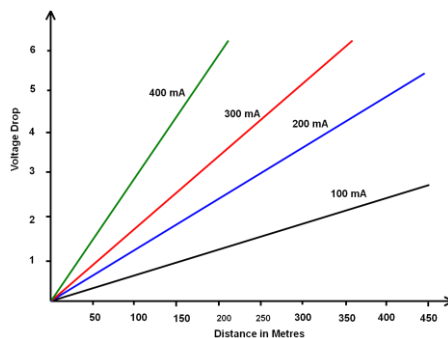

16 Port Versatile Balun Hub

Versatile Balun Hub
16 Port RJ45 – BNC Female
Switch Selectable Functions
Part No: E10700A

Features:

- Versatile 16 Port Video or Video + Power or Video + Power + PTZ Data.
- Mode of operation between Video + Power or with PTZ Control Data is switch selectable.
- Feed AC or DC Power up Cat 5 Cable to Camera
- BNC Female Jack for Video connections and Screw Terminals for Power and PTZ Data Connections.
- Standard 19" 1 RU Rack Mounting
- Exceptional performance, High Reliability and Durability
- High quality and performance
- Stable over working temperature between 0 °C to +55 °C

The distance between the camera and the hub depends on the balun selected and power requirements of the camera. The figure below will serve as a guide in determining the approximate distance that can be achieved noting that with PTZ baluns the maximum distance will be about 70 metres.

E10524

E10522

Specifications

Bandwidth:	DC to 8 MHz
Insertion Loss:	< 2 dB to 8 MHz
Impedance:	75 ohm BNC, 100 ohm RJ45
Maximum Signal Voltage:	1.1 Vp-p
Return Loss:	> 15 dB to 8 MHz
Common Mode Rejection:	> 40 dB @ 8 MHz
Interface:	16x BNC female for Video Out 16x RJ45 Jack unshielded
RJ45 Pinout:	16 x 4 Pole Screw Terminal for Power and PTZ Control
	Video 7+/8- for video
	Power 1, 3, 5 + and 2, 4, 6 – switch in power mode
	Power 1, 3 + and 2, 6 – switch in PTZ mode and
	PTZ control 4+/5-
Temperature Range:	0 to 55 °C operating, -22 to 80 °C Storage 95% RH
Maximum Distance:	Video Only Color: Up to 400 m
	Video and Power: Up to 300 metres (Note 1)
	Video Power PTZ: Up to 70 metres (Note 1)